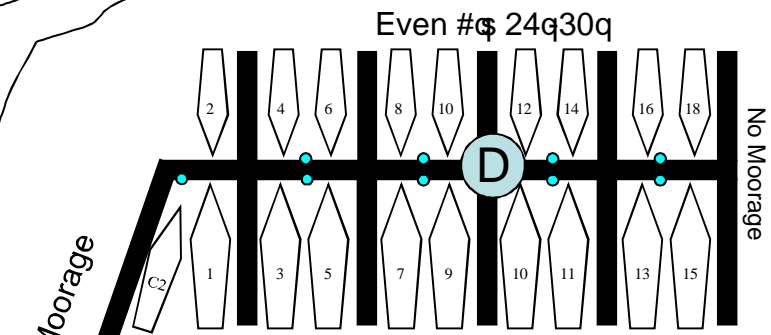

# Private Marina, Members and Guests Only

Shoaling @ Low Tide

Best Route

Short Term Tender Moorage  
Load & Unload Only

- 20 AMP Power
- 30 AMP Power

20qpr less and 8qbeam or less

Dry @ Low Tide

Restrooms  
Showers  
Picnic Area