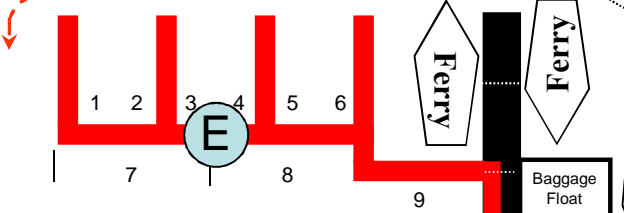

# Private Marina, Members and Guests Only

Shoaling @ Low Tide

Best Route

Short Term Tender Moorage  
Load & Unload Only

- 20 AMP Power
- 30 AMP Power

20qpr less and 8qbeam or less

Dry @ Low Tide

Restrooms  
Showers  
Picnic Area