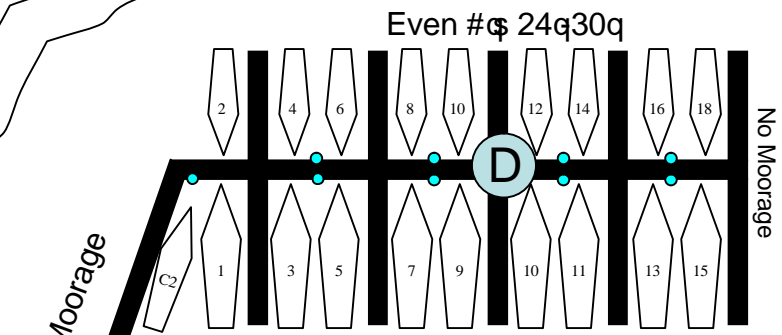

Private Marina, Members and Guests Only

Shoaling @ Low Tide

Best Route

Short Term Tender Moorage
Load & Unload Only

- 20 AMP Power
- 30 AMP Power

HIY&GC

Island Office

Pay Here

Restrooms
Showers
Picnic Area

Dry @ Low Tide

D

B

A

F

E

Ferry