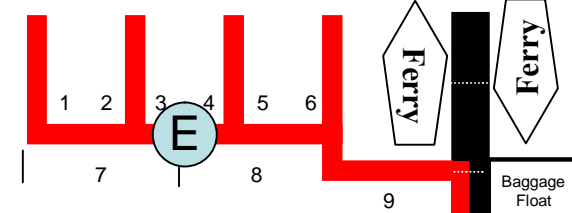

Private Marina, Members and Guests Only

Shoaling @ Low Tide

Best Route

Short Term Tender Moorage
Load & Unload Only

- 20 AMP Power
- 30 AMP Power

HIY&GC

Island Office

Pay Here