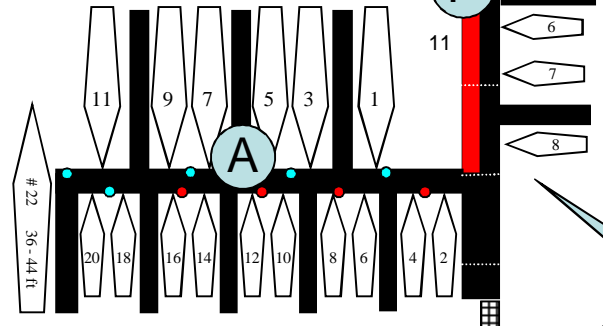

# Private Marina, Members and Guests Only

Shoaling @ Low Tide

Best Route

Short Term Tender Moorage  
Load & Unload Only

- 20 AMP Power
- 30 AMP Power

20qpr less and 8qbeam or less

Dry @ Low Tide

Restrooms  
Showers  
Picnic Area