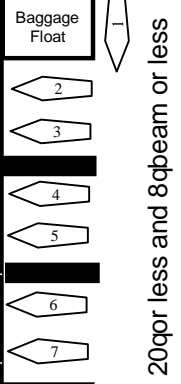

Private Marina, Members and Guests Only

Shoaling @ Low Tide

Best Route

Short Term Tender Moorage
Load & Unload Only

- 20 AMP Power
- 30 AMP Power

HIY&GC

Island Office

Pay Here