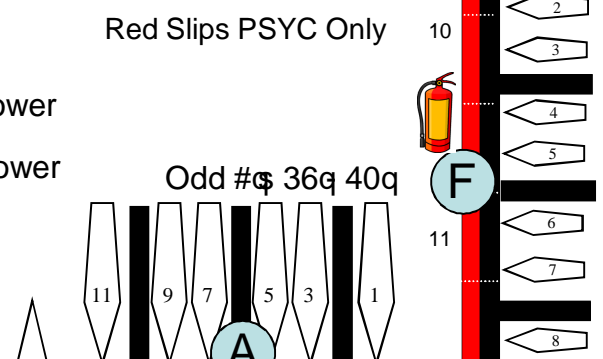

# Private Marina, Members and Guests Only

Shoaling @ Low Tide

Best Route

Short Term Tender Moorage  
Load & Unload Only

- 20 AMP Power
- 30 AMP Power

20qpr less and 8qbeam or less

Dry @ Low Tide

Restrooms  
Showers  
Picnic Area