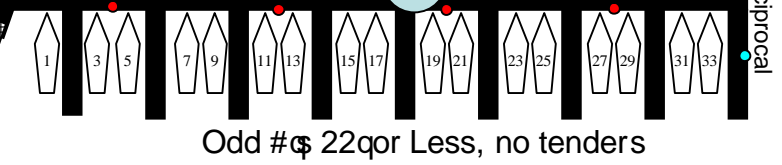

Private Marina, Members and Guests Only

Shoaling @ Low Tide

Best Route

Short Term Tender Moorage
Load & Unload Only

- 20 AMP Power
- 30 AMP Power

HIY&GC

Island Office

Pay Here

Restrooms
Showers
Picnic Area

Dry @ Low Tide

D

B

A

F

E

Ferry