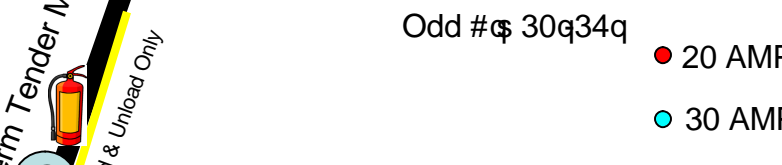

Private Marina, Members and Guests Only

Shoaling @ Low Tide

Best Route

Short Term Tender Moorage
Load & Unload Only

- 20 AMP Power
- 30 AMP Power

HIY&GC

Island Office

Pay Here