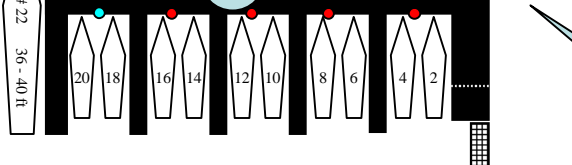

Private Marina, Members and Guests Only

Shoaling @ Low Tide

Best Route

Short Term Tender Moorage
Load & Unload Only

- 20 AMP Power
- 30 AMP Power

HIY&GC

Island Office

Pay Here

Restrooms
Showers
Picnic Area

Dry @ Low Tide

D

B

A

F

E

Ferry