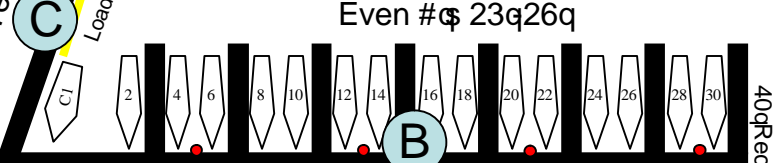

Private Marina, Members and Guests Only

Shoaling @ Low Tide

Best Route

Short Term Tender Moorage
Load & Unload Only

- 20 AMP Power
- 30 AMP Power

HIY&GC

Island Office

Pay Here