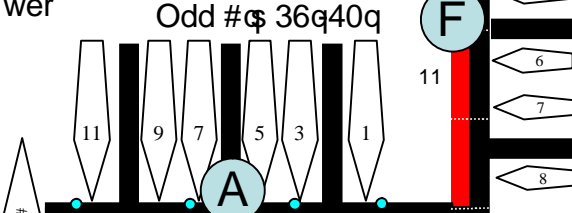

Private Marina, Members and Guests Only

Shoaling @ Low Tide

Best Route

Short Term Tender Moorage
Load & Unload Only

- 20 AMP Power
- 30 AMP Power

HIY&GC

Island Office

Pay Here

Restrooms
Showers
Picnic Area

Dry @ Low Tide

D

B

A

F

E

Ferry