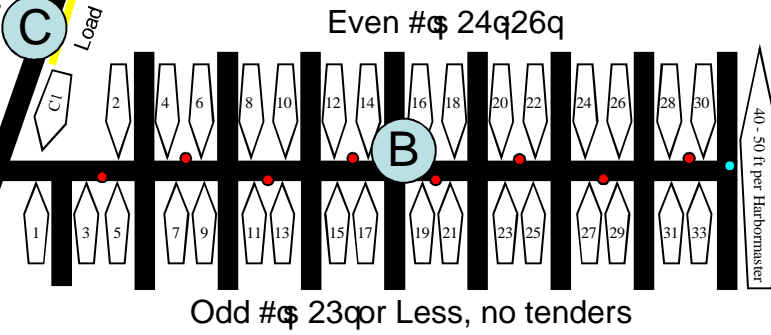

# Private Marina, Members and Guests Only

Shoaling @ Low Tide

Best Route

Short Term Tender Moorage  
Load & Unload Only

- 20 AMP Power
- 30 AMP Power

20qpr less and 8qbeam or less

Dry @ Low Tide

Restrooms  
Showers  
Picnic Area